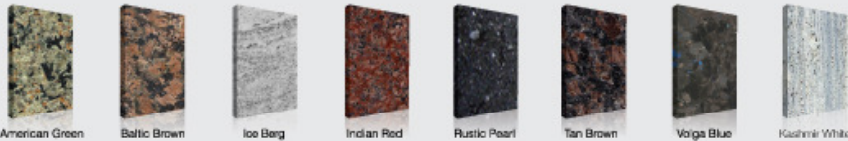

IMPORTER | MANUFACTURER | EXPORTER

"IMMEDIATE PROCESSING OF ALL ORDER WITHIN 24 HOURS"

FINISH PRODUCT

GRANITE

American Green Baltic Brown Ice Berg Indian Red Rustic Pearl Tan Brown Voiga Blue Kashmir White

MARBLE

Azul Cream Bianco Sivoc Bianco Lisc Oliver Gray Paris Beige Puma Beige Rosso Serpighiente Sicilian Beige

TRAVERTINE

Noce Travertine Travertino Romano Travertino Labrador Travertino Levanto Travertino Lines White Travertine

SANDSTONE

Rainbow Rosana Pink Sunset Yellow Teak Wood

PRODUCT APPLICATION

SURFACE FINISH

POUSHED HONED FLAMED ANTIQUE NATURAL

COUNTER TOPS

CT-001 CT-003 VT-003 VT-004

INDOOR STAIRS