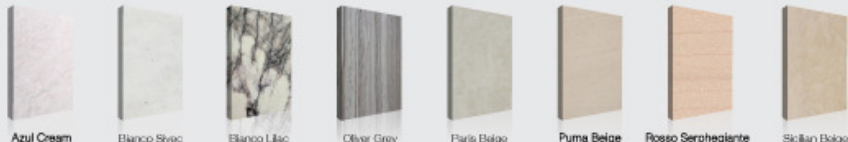

IMPORTER | MANUFACTURER | EXPORTER

"IMMEDIATE PROCESSING OF ALL ORDER WITHIN 24 HOURS"

FINISH PRODUCT

GRANITE

American Green Baltic Brown Ice Berg Indian Red Rustic Pearl Tan Brown Voiga Blue Kashmir White

MARBLE

Azul Cream Bianco Sivoc Bianco Lisc Oliver Gray Paris Beige Puma Beige Rosso Serpighiente Sicilian Beige

TRAVERTINE

Noce Travertine Travertino Romano Travertino Labrador Travertino Levanto Travertino Lines White Travertine

SANDSTONE

Rainbow Rosana Pink Sunset Yellow Teak Wood

PRODUCT APPLICATION

SURFACE FINISH

POUSHED HONED FLAMED ANTIQUE NATURAL

COUNTER TOPS

CT-001 CT-003 VT-003 VT-004

INDOOR STAIRS