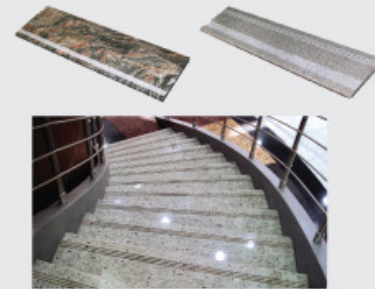

SANDSTONE

Rainbow Rosana Pink Sunset Yellow Teak Wood

PRODUCT APPLICATION

SURFACE FINISH

POUSHED HONED FLAMED ANTIQUE NATURAL

COUNTER TOPS

CT-001 CT-003 VT-003 VT-004

INDOOR STAIRS

STONE BORDER

SB-001 SB-002 SB-003 SB-004 SB-005 SB-006 SB-007 SB-008 SB-009

* Koleksi batu yang lengkap dapat di lihat di Product list.

"LATEST TREND IN NATURAL STONES"

"STATE OF THE ART TECHNOLOGY"